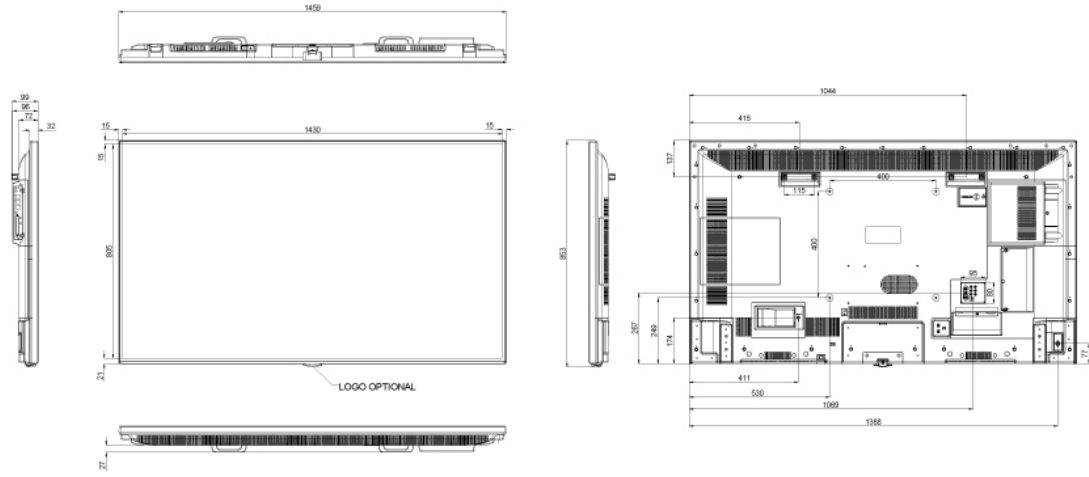

MECHANICAL

Product Dimensions (WxDxH)	1459 x 99 x 853 mm
Package Dimensions (WxDxH)	1607 x 177 x 980 mm
Product Weight	24.45 kg
Package Weight	31.85 kg
Vesa Mounting	400 x 400 mm - M6
Bezel Width	B:21 mm T:15 mm L/R:15 mm

MODEL	DIMENSIONS (mm)		
	WIDTH	DEPTH	HEIGHT
65495 DS	1459	99	853
PRODUCT	1459	99	853
PACKAGING	1607	177	980

1459

853

ACTIVE CELL DIMENSIONS

TOLERANCES	K	NAME:	REV:
0.00/50.00	±0.00	65495 DS	R02
50.00/100.00	±0.08	CREATED : HOSEYİN ÇİFTÇİ	DATE: 28.12.2018
100.00/250.00	±0.12	LAST REV. : CAN ÖLMEK	SHEET: 1 / 1
250.00/500.00	±0.15	CHECK : Hakan KÖYÜNCÜOĞLU	SCALE: 1
500.00/1000.00	±0.20	APPROV. : Serdar ÇETİNYÜREK	UNIT
1000.00/2500.00	±0.30	VESITEL VESTEL ELECTRONICS / DIGITAL PRODUCTS OPERATIONS İMHAŞA/TURKİYE TEL:+90236210660 FAX:+90236210665	MM
ANGLES	±0.5°		