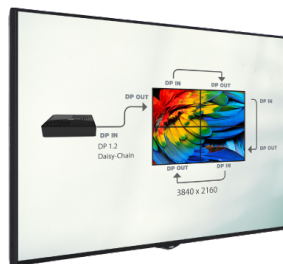

Daisy Chain

The display can mirror the content (to another display) into its display port out coming from its display port in. This set up creates a daisy chain like structure allowing for monitors to be set up as Video Wall mode.